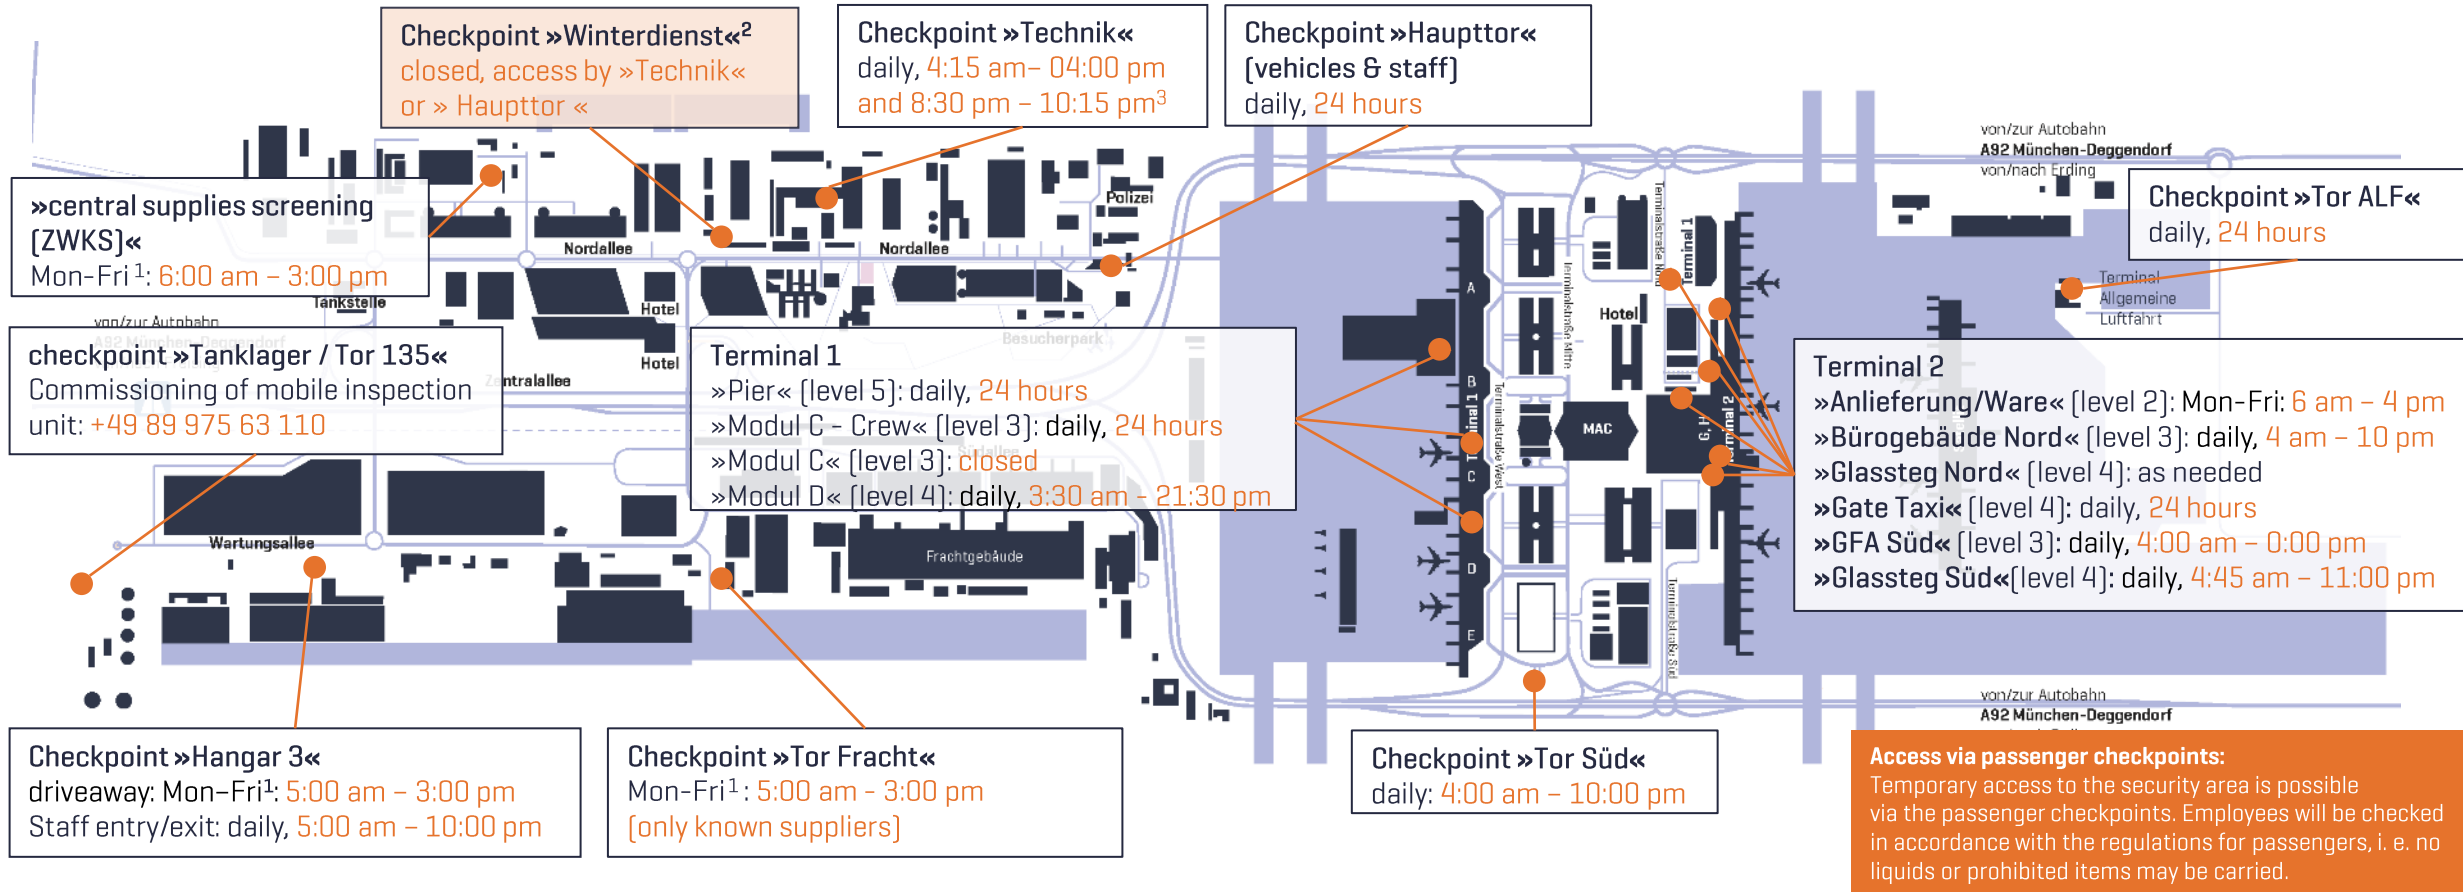

Location and current opening hours of staff screening checkpoints

¹ closed on public holidays
² seasonal opening hours
³ beyond opening hours: Request mobile security staff via phone: -90575