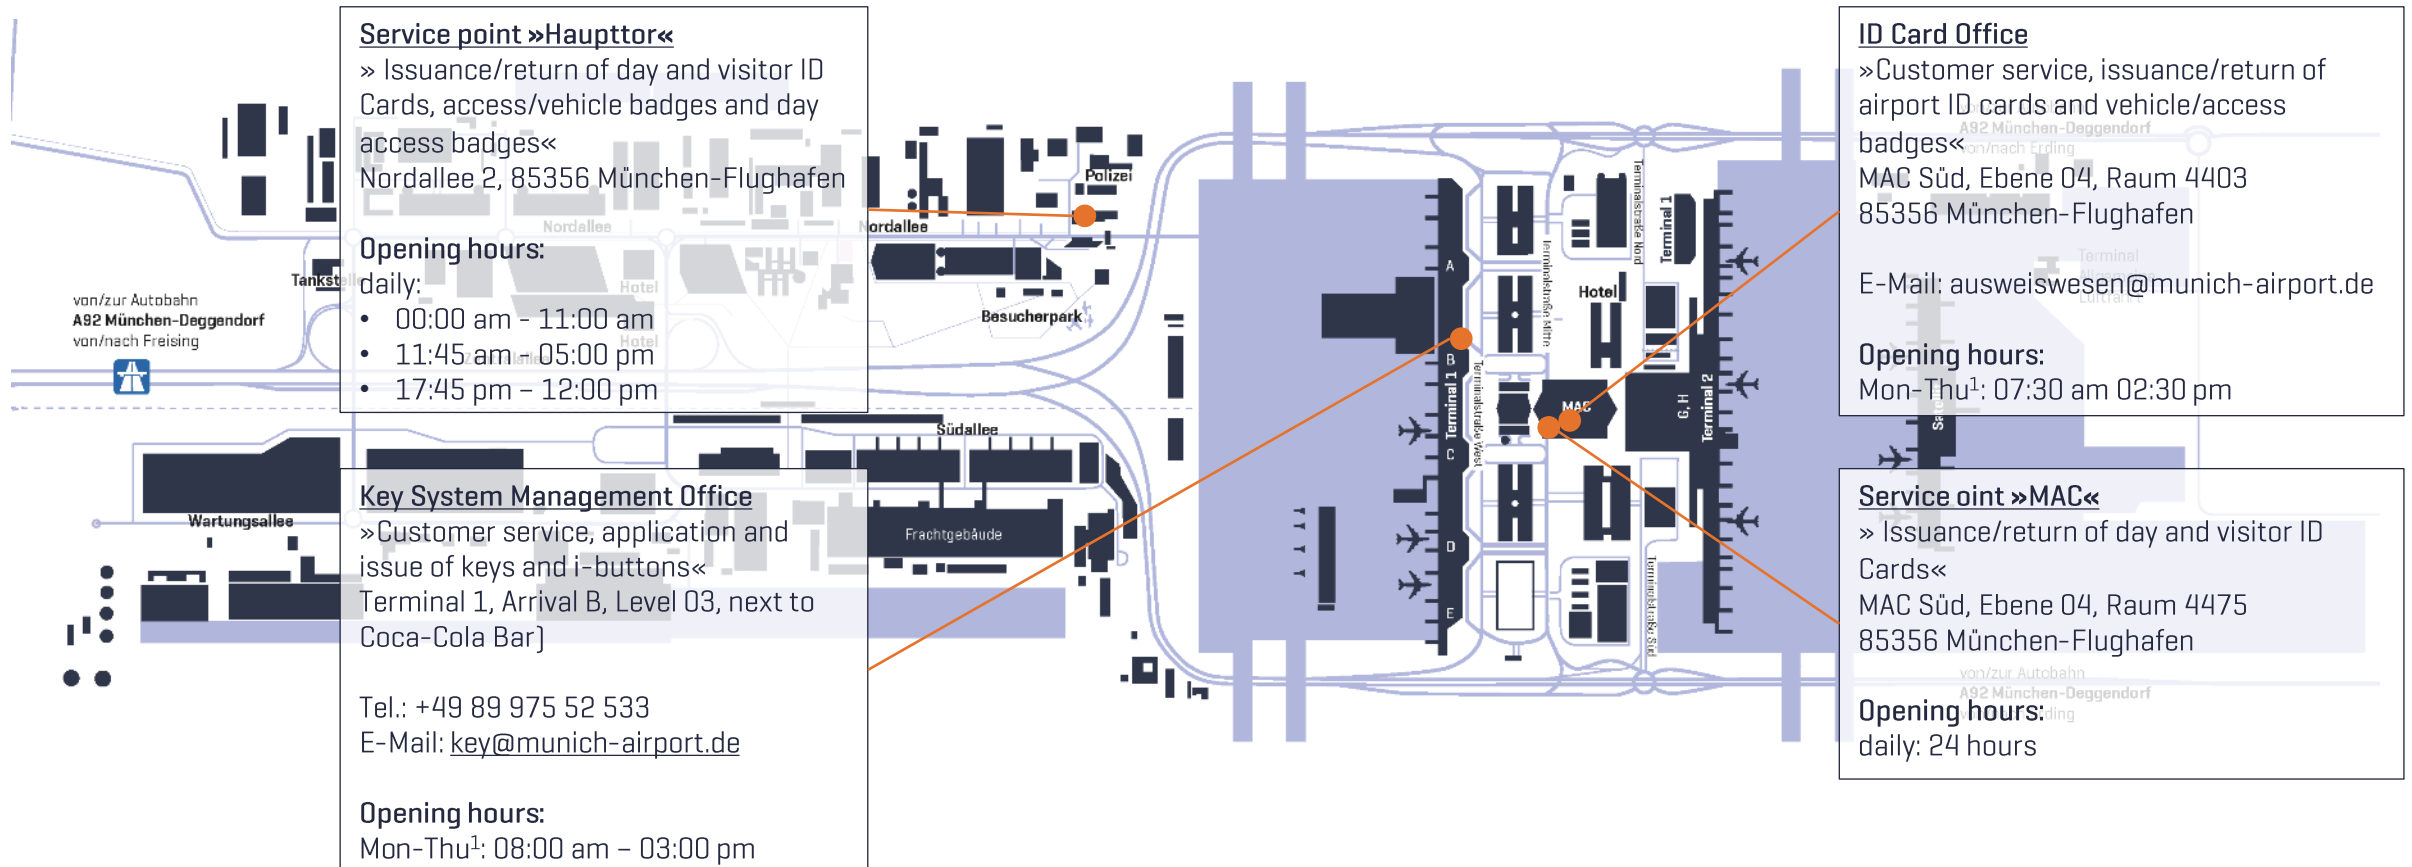

Locations and Opening Hours: »ID Card Office, Service Points and key System Management Office«

Service point »Haupttor«
 » Issuance/return of day and visitor ID Cards, access/vehicle badges and day access badges«
 Nordallee 2, 85356 München-Flughafen

Opening hours:
 daily:

- 00:00 am - 11:00 am
- 11:45 am - 05:00 pm
- 17:45 pm - 12:00 pm

Key System Management Office
 »Customer service, application and issue of keys and i-buttons«
 Terminal 1, Arrival B, Level 03, next to Coca-Cola Bar]

Tel.: +49 89 975 52 533
 E-Mail: key@munich-airport.de

Opening hours:
 Mon-Thu¹: 08:00 am - 03:00 pm

ID Card Office
 »Customer service, issuance/return of airport ID cards and vehicle/access badges«
 A92 München-Deggendorf
 von/nach Erding
 MAC Süd, Ebene 04, Raum 4403
 85356 München-Flughafen

Opening hours:
 daily: 24 hours