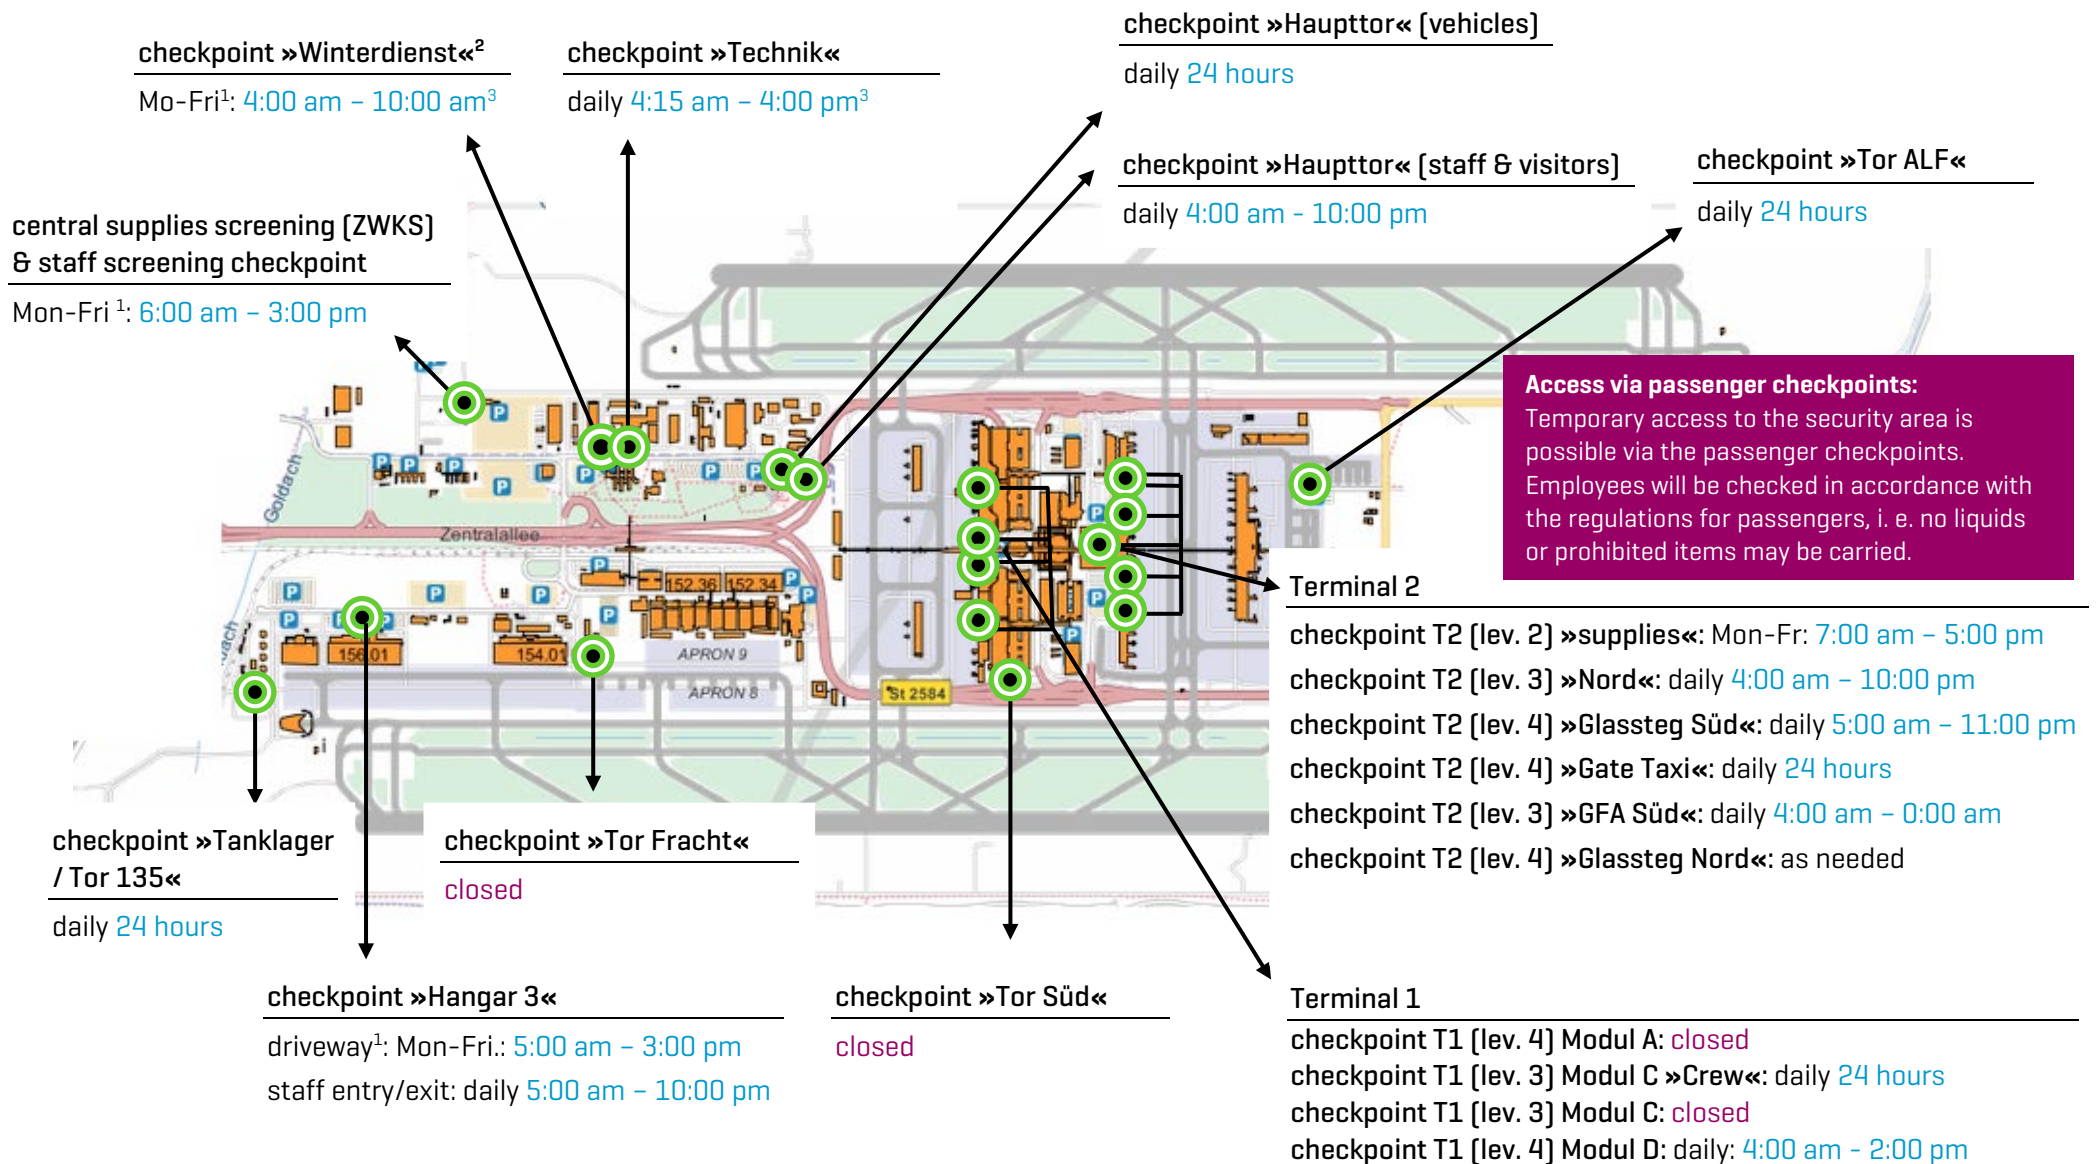

# Location and current opening hours of staff screening checkpoints

<sup>1</sup> closed on public holidays / <sup>2</sup> seasonal opening hours / <sup>3</sup> outside of the opening hours: Request mobile control unit via tel. 90575