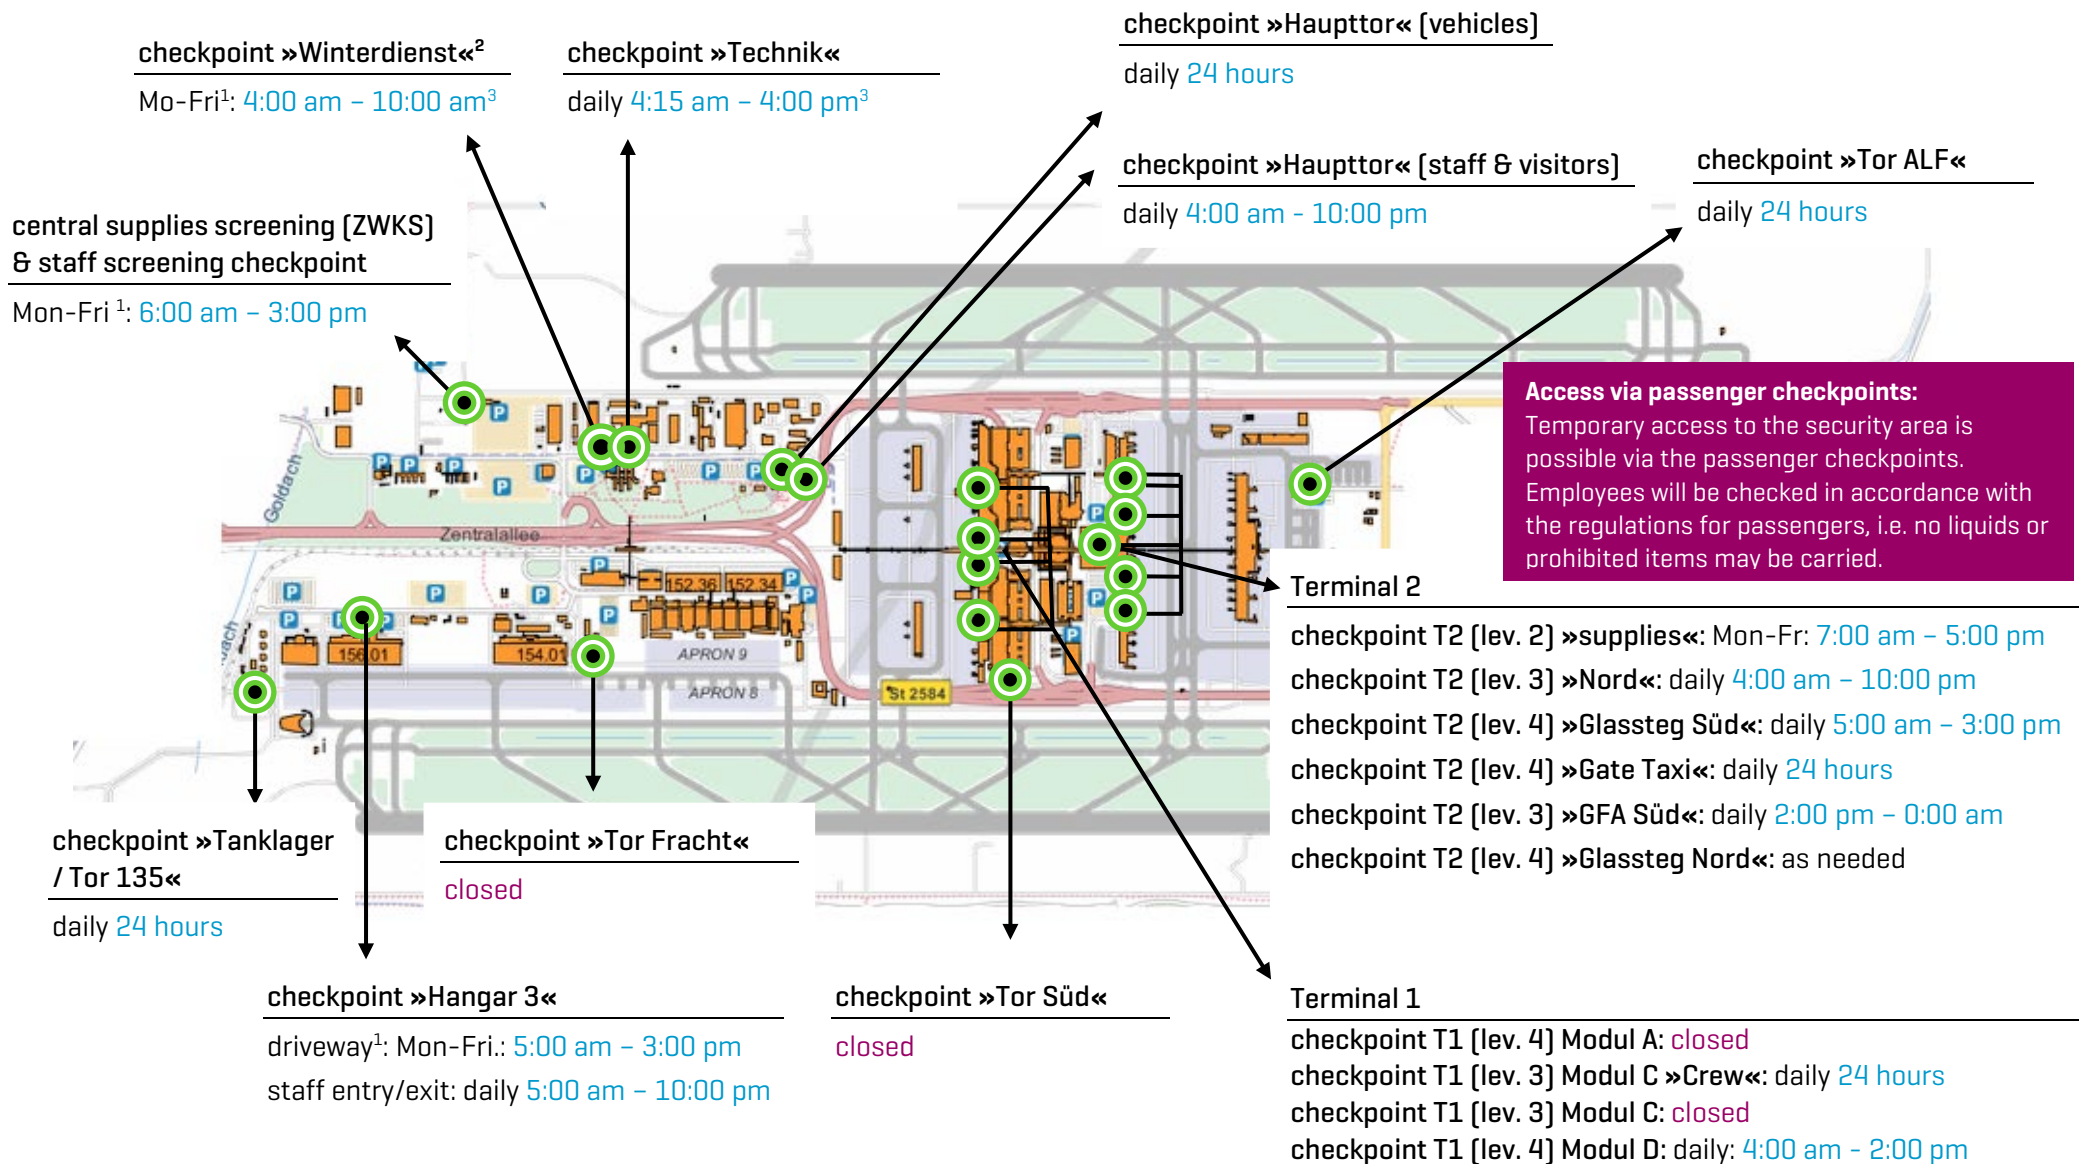

# Location and current opening hours of staff screening checkpoints

<sup>1</sup> closed on public holidays / <sup>2</sup> seasonal opening hours / <sup>3</sup> outside of the opening hours: Request mobile control unit via tel. 90575