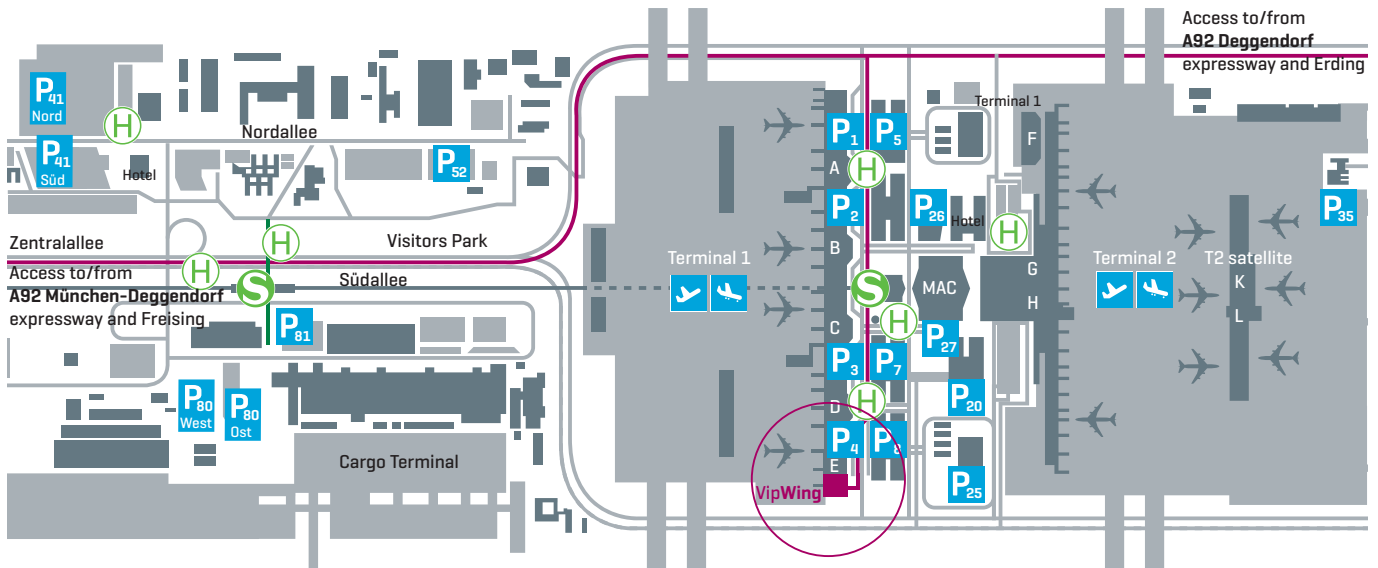

/VipWing Directions

When driving to the VipWing, follow the signs to Terminal 1, Arrivals E access road. Please take a car park ticket at the first barrier. Then continue driving until you reach the barrier at the VipWing terminal. Push the call button there, and when prompted guide the ticket into the machine to stamp it. You will then be personally welcomed.