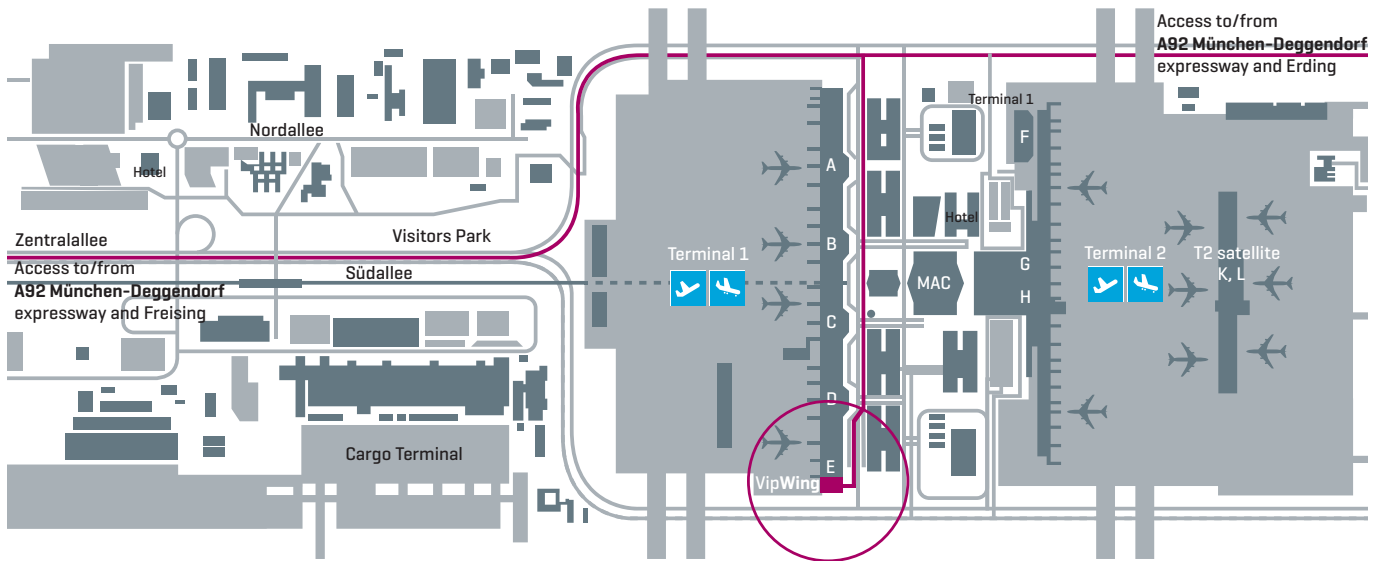

/VipWing Directions

When driving to the VipWing, follow the signs to Terminal 1, Arrivals E access road. Please take a car park ticket at the first barrier. Then continue driving until you reach the barrier at the VipWing terminal. Push the call button there, and when prompted guide the ticket into the machine to stamp it. You will then be personally welcomed.