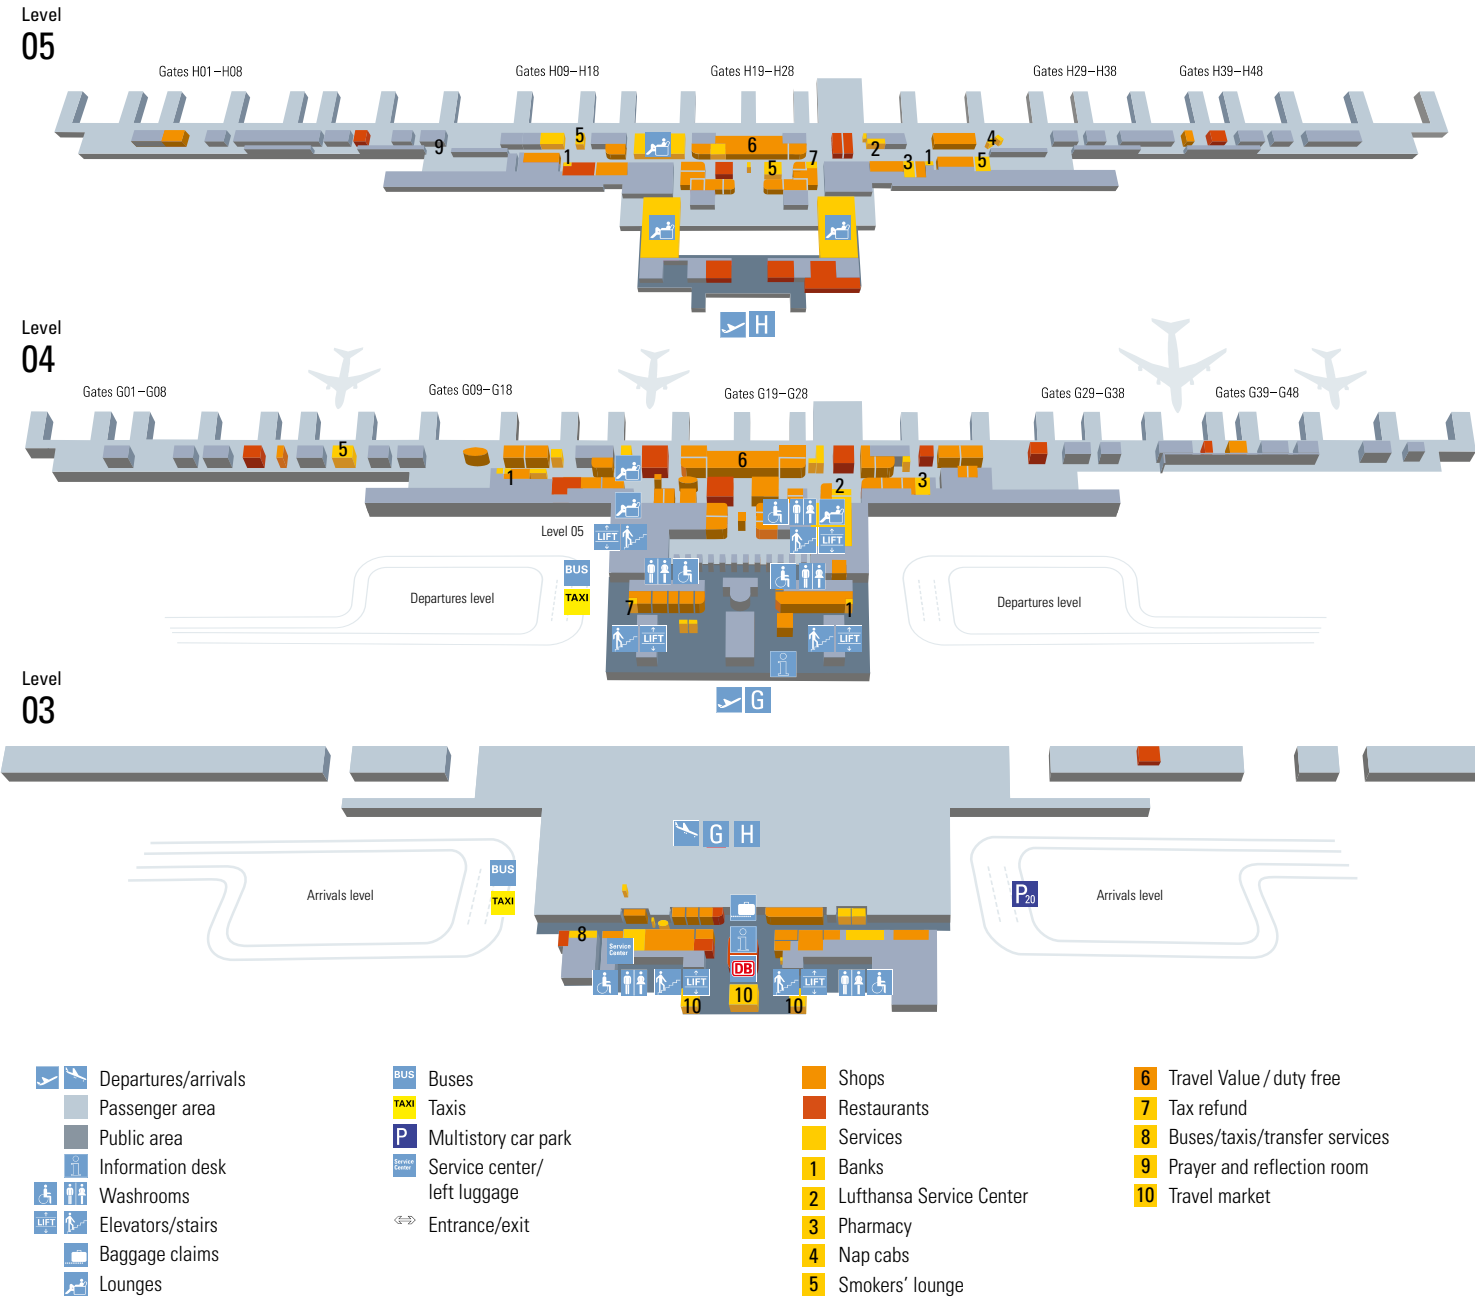

1 Travel Value / duty free

2 Tax refund

3 Banks

4 Travel market

5 Post office

6 Pharmacy

Terminal 2

A city at the heart of the airport

Terminal 1 and the München Airport Center (MAC)

Level 04 in Terminal 1 is at street level. You'll find the check-in counters here, as well as numerous shops, cafés and restaurants.

One floor down, on level 03, there are moving walkways connecting to all other areas of the terminal. They offer quick and easy access to the München Airport Center (MAC) and car parks.

The rapid transit train station is located below ground, at level 02 in the München Airport Center. The MAC also has a large number of retail and service outlets on level 03.

Terminal 2

Lufthansa, the Start Alliance and other Lufthansa partners operate out of Terminal 2.

Ticket and check-in counters are located on level 04 in the main hall. Additional check-in counters can be found one floor down, on level 03 (arrivals). The public and gate areas on all three levels of Terminal 2 have a large number of shops, restaurants, bars and service outlets.