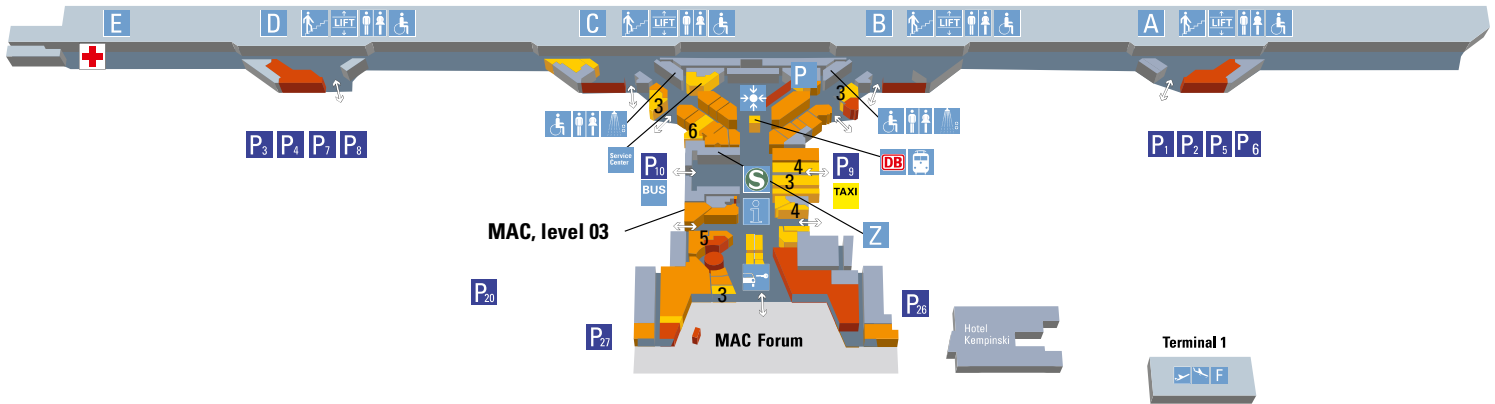

Airport Guide

Munich Airport at a glance

Terminal 1 and the München Airport Center (MAC)

Level

04

Level

03

Departures/arrivals

Passenger area

Public area

MAC Forum:
Medical Center
"Forum M" press center
municon conference center

Information desk

Service center/lost and found/left luggage

Meeting point

Washrooms

Showers

Elevators/stairs

Baggage claim

Lounges

Buses

Multistory car park

Car park control center/
parking service point

Trains/Deutsche Bahn

Taxis

Ticket and check-in counters are located on level 04 in the main hall. Additional check-in counters can be found one floor down, on level 03 (arrivals). The public and gate areas on all three levels of Terminal 2 have a large number of shops, restaurants, bars and service outlets.