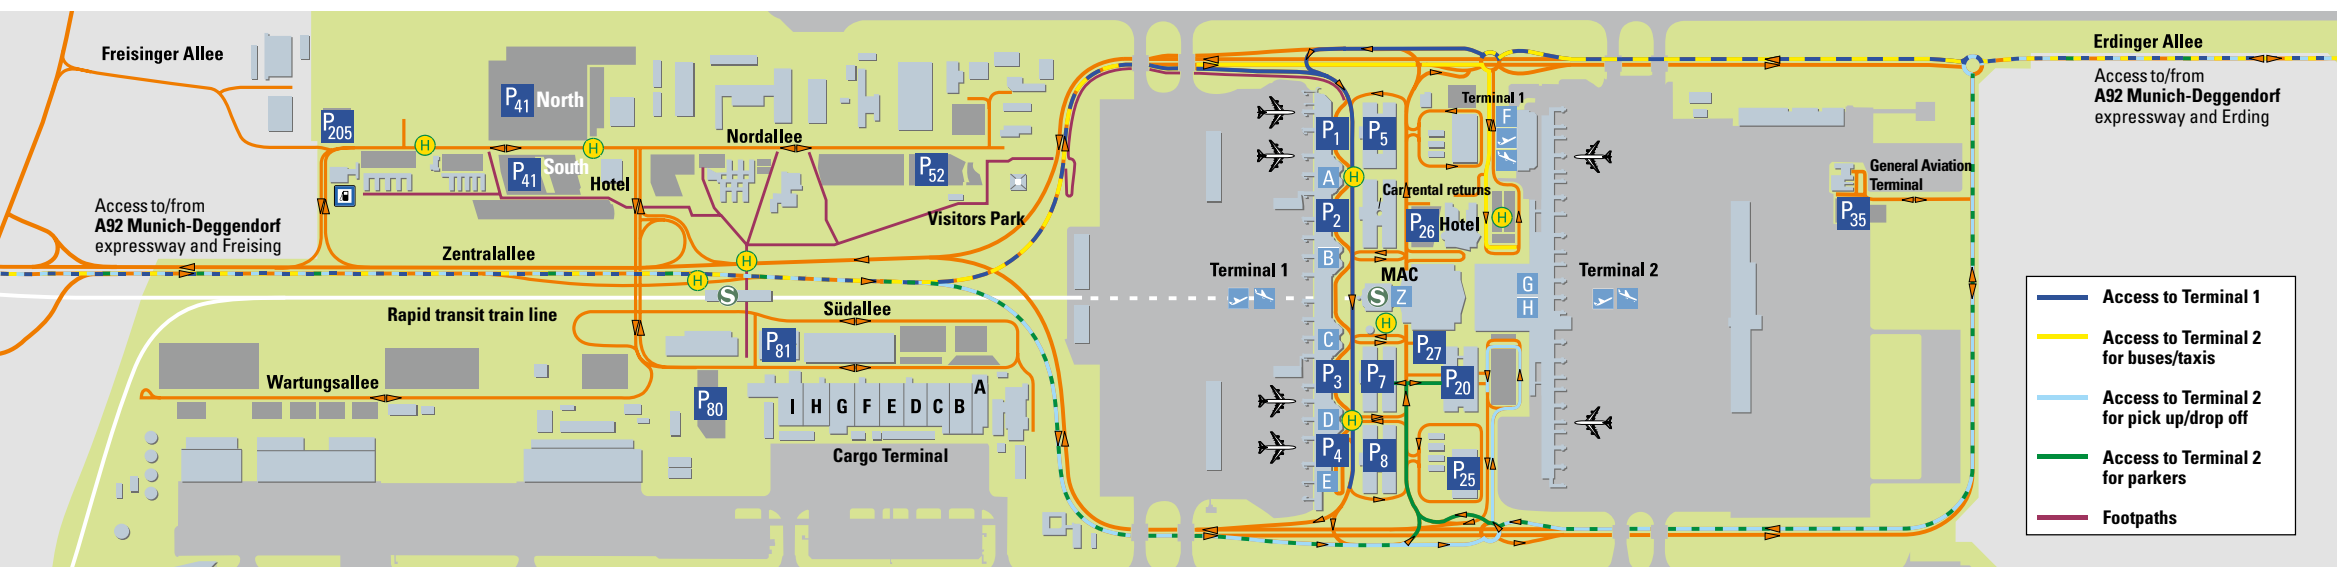

Where to find us ...

... and the airport city

Munich Airport not only has the best connections to destinations all over the world, but much more besides. With over 150 retail stores and some 50 places where you can eat and drink, it's like a city center, offering travelers and visitors plenty to see and do. It's also an ideal venue for all kinds of events.

MUC's gastronomic delights

Do you enjoy traditional Bavarian fare or do you prefer Mediterranean cuisine or Asian food? Do you like to dine in