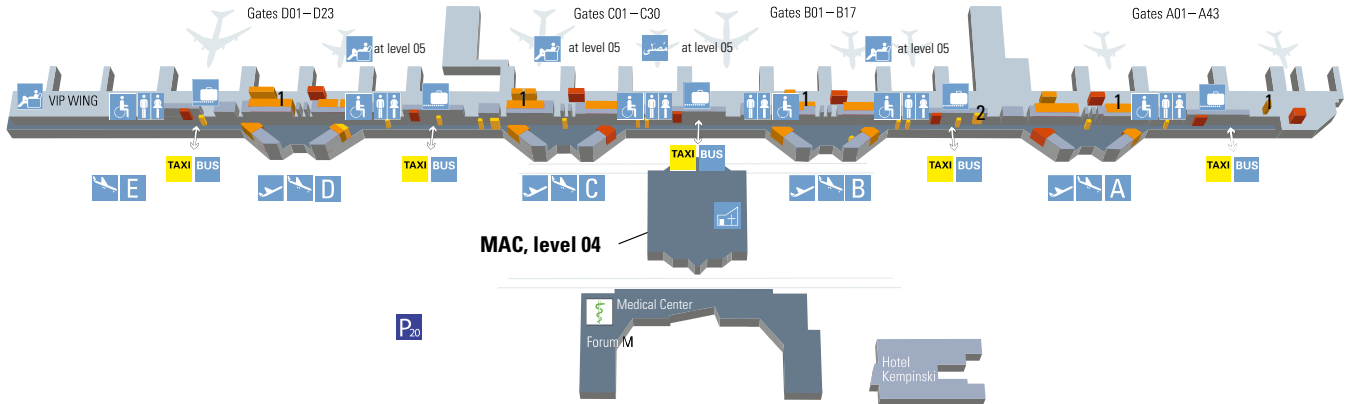

Airport Guide

Munich Airport at a glance

Terminal 1 and the München Airport Center (MAC)

Level

04

Level

03

Departures/arrivals

Terminal 1 and the München Airport Center (MAC)

Level 04 in Terminal 1 is at street level. You'll find the check-in counters here, as well as numerous shops, cafés and restaurants.

One floor down, on level 03, there are moving walkways connecting to all other areas of the terminal. They offer quick and easy access to the München Airport Center (MAC) and car parks.

Ticket and check-in counters are located on level 04 in the main hall. Additional check-in counters can be found one floor down, on level 03 (arrivals). The public and gate areas on all three levels of Terminal 2 have a large number of shops, restaurants, bars and service outlets.

→ Car & Parking → Parking

→ Online parking reservations

Rapid Transit Trains

Lines S1 and S8 operate regular services connecting the airport with Munich stations (Munich East, Marienplatz, and Munich Central). Airport stations: Visitors Park and the airport